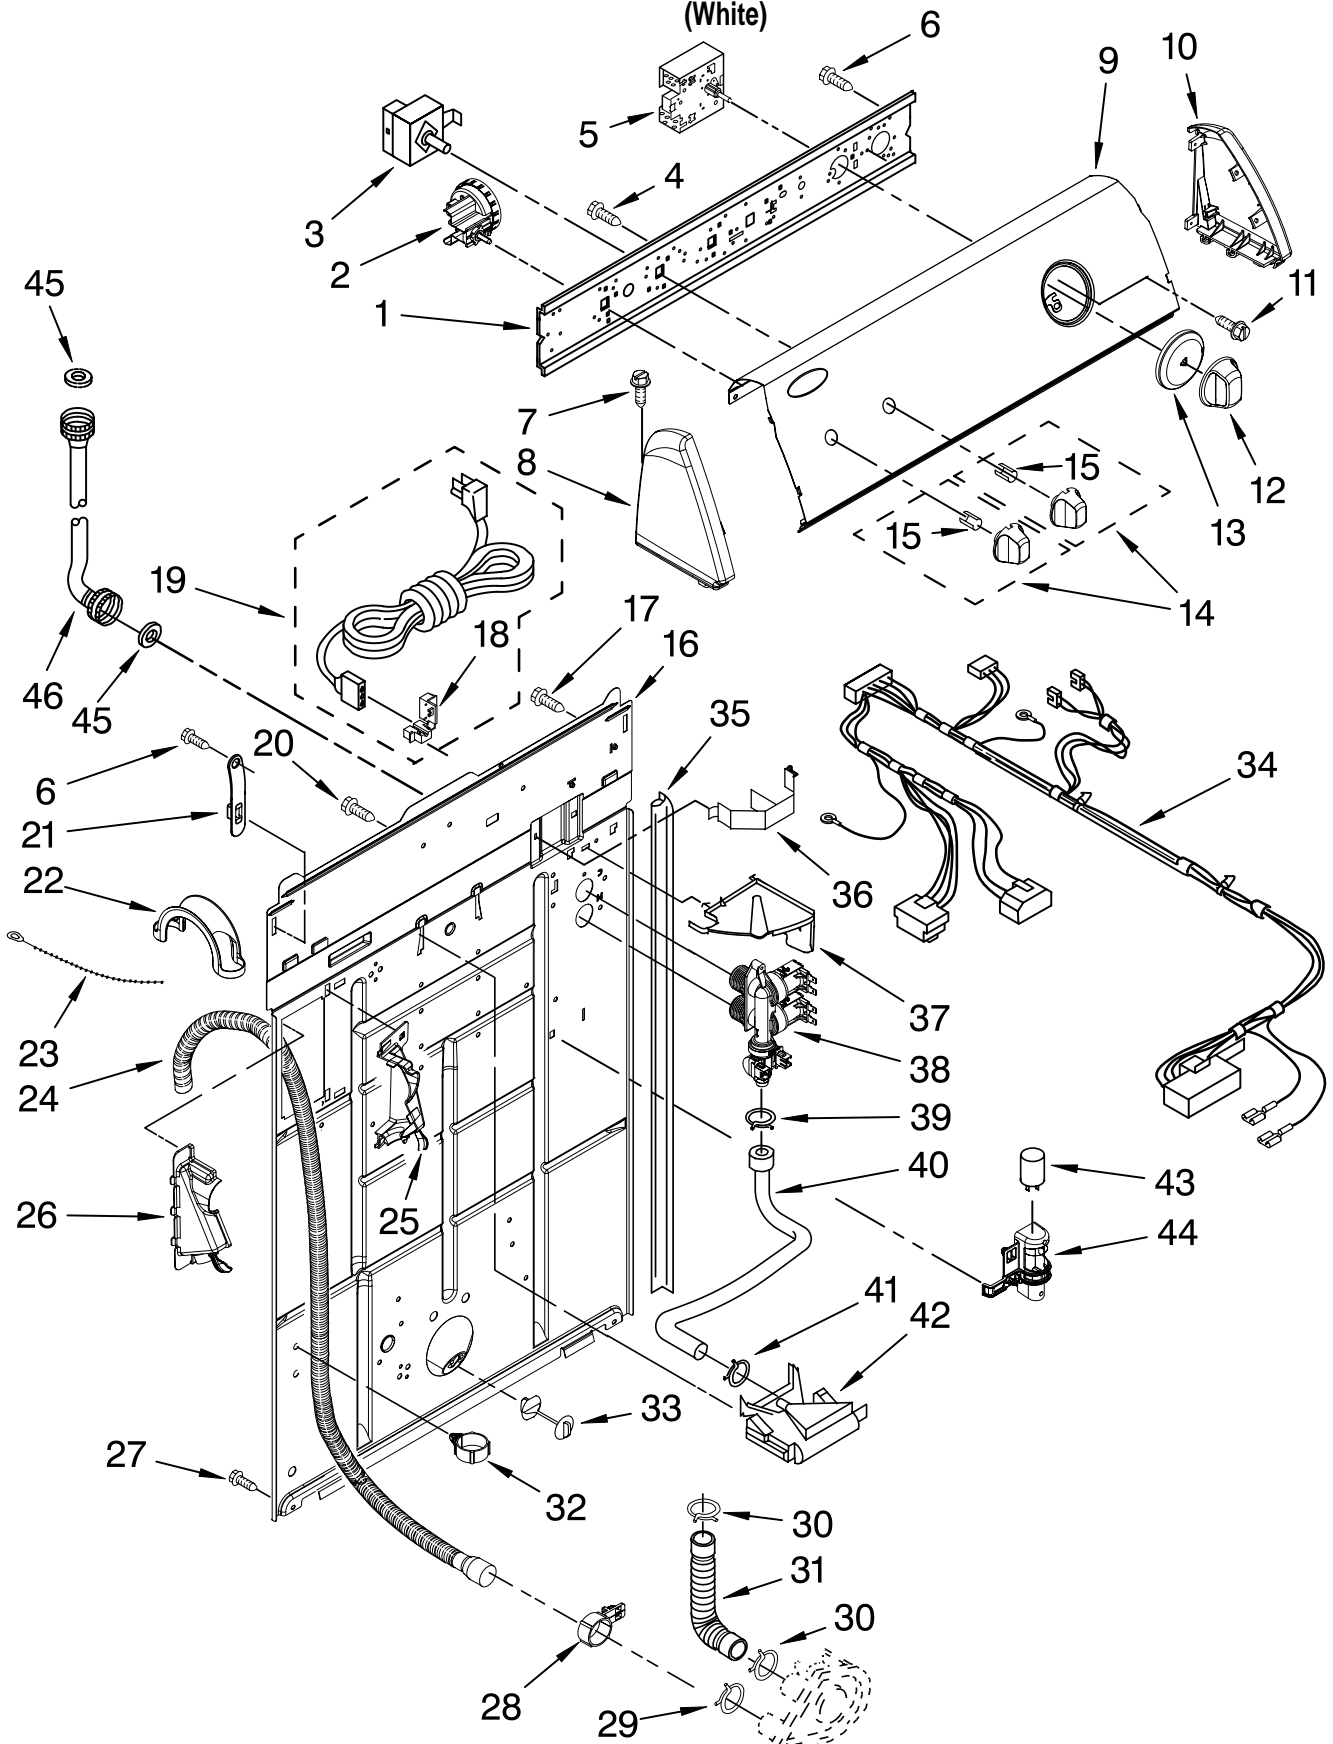

CONTROLS AND REAR PANEL PARTS

For Model: NTW5400TQ0

(White)

IMPORTANT: All Part Numbers Listed Are Whirlpool Numbers. Source Parts Through Whirlpool.

CONTROLS AND REAR PANEL PARTS

For Model: NTW5400TQ0

(White)

Illus. No.	Part No.	DESCRIPTION	Illus. No.	Part No.	DESCRIPTION	Illus. No.	Part No.	DESCRIPTION
1	3948608	Bracket, Control	19	8578842	Cord, Power	35	62747	Pad, Rear Panel
2	8577845	Switch, Water Level	20	9740848	Screw, 8-18 x 1/2	36	8055003	Clip, Harness & Pressure Switch
3	8578337	Switch, Water Temperature	21	8568314	Strap, Console (2)	37	8539874	Shield, Suds
4	3400073	Screw, Ground	22	8577378	U-Bend, Drain Hose	38	8578340	Valve, Water Inlet W/Bi-Metal
5	8572976	Timer (Motor Not A Service Part)	23	3347868	Cable Tie	39	301958	Clamp, Hose
6	90767	Screw, 8/18 x 3/8	24	8559373	Drain Hose Assembly (Includes Items 28 & 32)	40	8317974	Hose, Vacuum Break
7	388326	Screw, 8-18 x 1.25 (Panel To Top)	25	8541669	Bucket, Drain Hose (Left Half)	41	370450	Clamp, Hose
8	8271365	Cap, End (L.H.)	26	8541658	Bucket, Drain Hose (Right Half)	42	387606	Break, Vacuum
9	W10089719	Panel, Console	27	62863	Srew, 10-16 x 3/8	43	8572717	Capacitor, Motor Start
10	8271359	Cap, End (R.H.)	28	8541668	Clamp, Hose	44	8318046	Clip, Capacitor
11	3400818	Screw, Timer Mounting	29	8317496	Clamp, Hose	45	3976300	Washer, Water Inlet Hose (4) (1-1/16 x 5/8)
12	W10110045	Knob, Timer	30	3363366	Clamp, Hose	46		Hose, Water Inlet (2)
13	W10110046	Dial, Timer	31	3951449	Hose, Pump To Tub (Includes Item 30)		8571377	Blue Coupler
14	W10110047	Knob, Control	32	8541667	Clamp, Hose	8571378	Red Coupler	
15	8536939	Clip, Knob	33	8519200	Support, Rear Panel			
16	8318015	Panel, Rear	34	3958082	Harness, Wiring (For Detail See Pages 9 & 10)			
17	3351614	Screw, Ground						
18	3952821	Strain Relief, Power Cord						

IMPORTANT: All Part Numbers Listed Are Whirlpool Numbers. Source Parts Through Whirlpool.